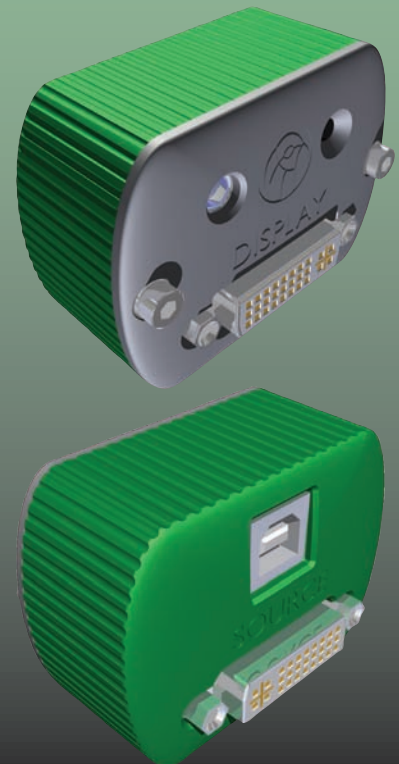

# DVI Parrot

Featuring  
**Parrot Trainer** software

The EDID Emulator by

# CARALLON

- Unique new accessory for the video professional. Allows user-configurable EDID management.
- Precise analysis and/or control of all EDID parameters via USB. "Trainer" software included – Mac or Windows.
- Standard EDID library supplied or the user can capture and edit, or create their own EDID profiles from scratch.
- Profiles can be permanently saved as computer files which can be copied, emailed, archived, etc.
- Libraries can be imported and exported to share and manage EDID settings.
- Trainer software supports multiple Parrots for devices with multiple outputs.
- Accessible Mode button and RGB Status LED provide basic hardware control.
- Dual-link DVI-I compatible for both high bandwidth digital and analog functionality.
- DVI powered for spoofing & capture, USB powered for "training" – no additional PSU required.
- Compatible with VESA EDID 1.3 and EDID Extensions EIA/CEA-861 (HDTV support etc.).
- Rugged, compact device – only 1.1 inch cable insertion / panel depth.
- Elegant and cost-effective solution for the real-world challenges faced by today's video technicians.