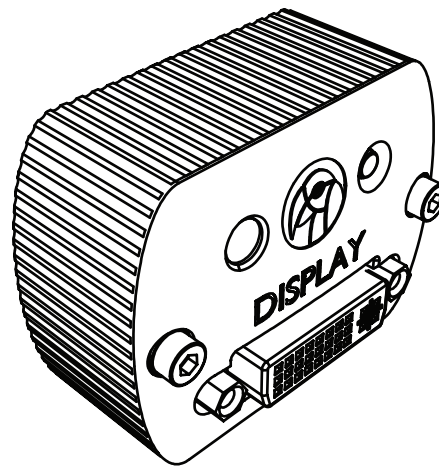

# DVI Parrot

Dimensions in  
Inches [mm]

USB CONFIGURATION

1.342 [34.1]

RGB STATUS LED

MODE SWITCH

2.150 [54.6]

1.650 [41.9]

1.096 [27.8]  
CABLE INSERTION  
/ PANEL DEPTH

EXPLODED