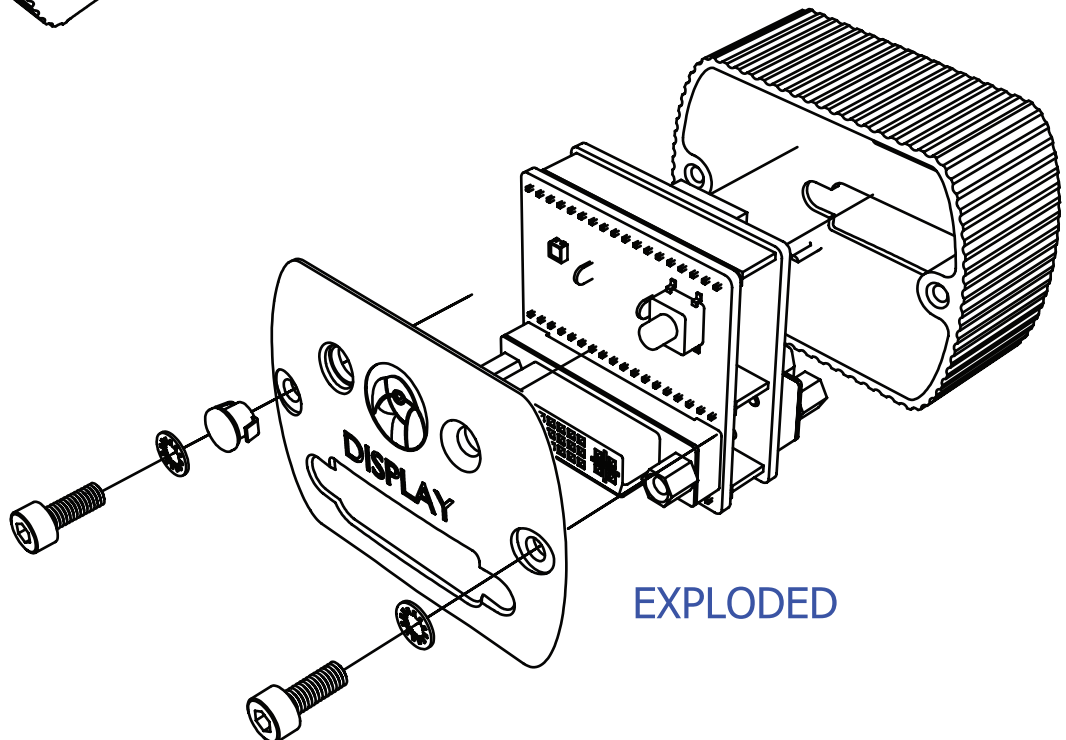

1.096 [27.8]  
CABLE INSERTION  
/ PANEL DEPTH

EXPLODED