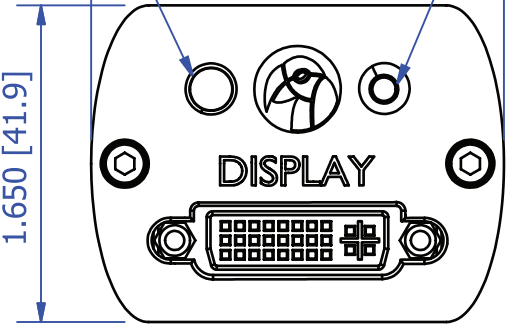

# DVI Parrot

Dimensions in  
Inches [mm]

USB CONFIGURATION

1.342 [34.1]

RGB STATUS LED

MODE SWITCH

2.150 [54.6]

1.650 [41.9]

1.096 [27.8]  
CABLE INSERTION  
/ PANEL DEPTH

EXPLODED