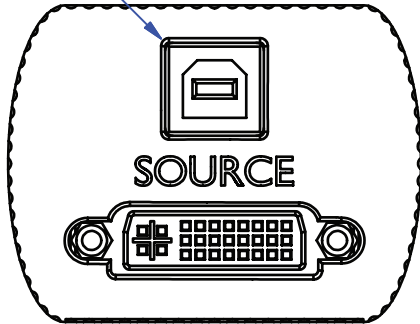

# DVI Parrot

Dimensions in  
Inches [mm]

USB CONFIGURATION

1.342 [34.1]

RGB STATUS LED

MODE SWITCH

2.150 [54.6]

1.650 [41.9]