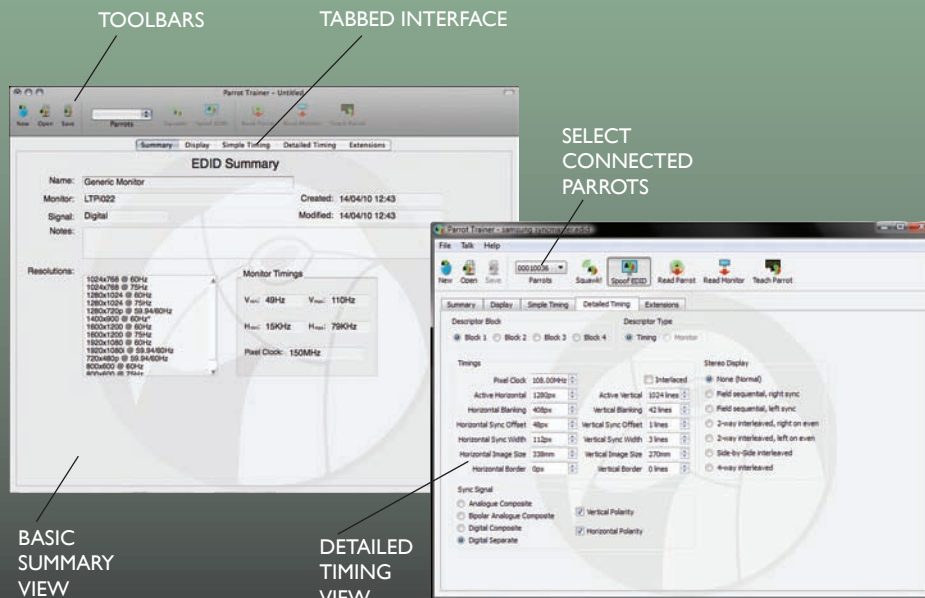

# CARALLON

- Unique new accessory for the video professional. Allows user-configurable EDID management.
- Precise analysis and/or control of all EDID parameters via USB. "Trainer" software included – Mac or Windows.
- Standard EDID library supplied or the user can capture and edit, or create their own EDID profiles from scratch.
- Profiles can be permanently saved as computer files which can be copied, emailed, archived, etc.
- Libraries can be imported and exported to share and manage EDID settings.
- Trainer software supports multiple Parrots for devices with multiple outputs.
- Accessible Mode button and RGB Status LED provide basic hardware control.
- Dual-link DVI-I compatible for both high bandwidth digital and analog functionality.
- DVI powered for spoofing & capture, USB powered for "training" – no additional PSU required.
- Compatible with VESA EDID 1.3 and EDID Extensions EIA/CEA-861 (HDTV support etc.).
- Rugged, compact device – only 1.1 inch cable insertion / panel depth.
- Elegant and cost-effective solution for the real-world challenges faced by today's video technicians.